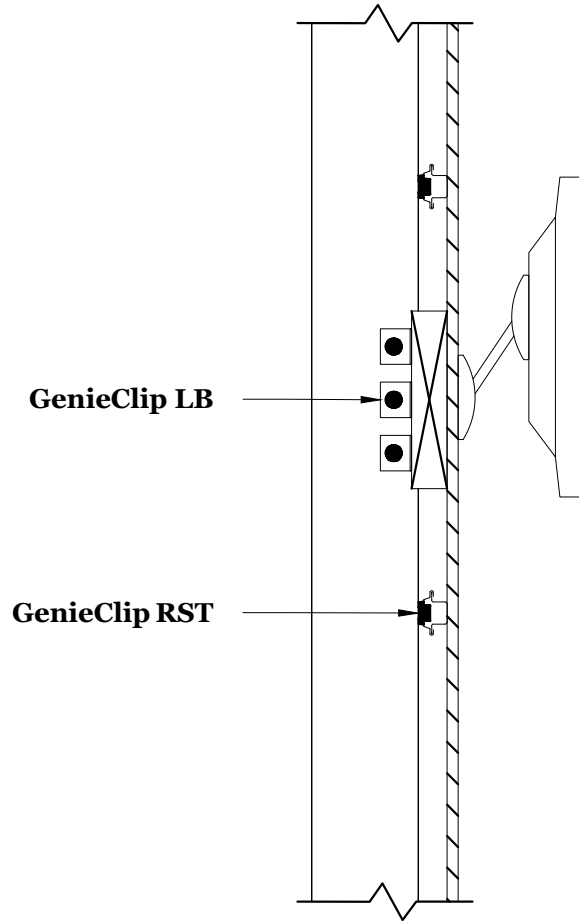

PROFILE VIEW