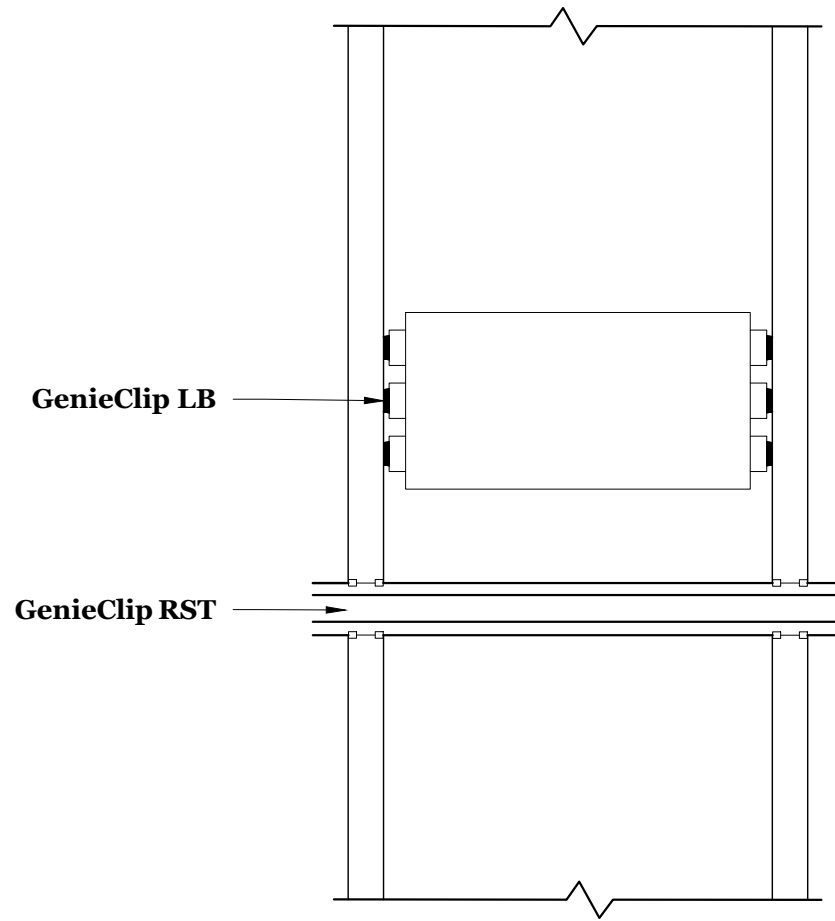

FRONT VIEW

Phone: +61 390187696
info@pliteq.com.au

GENERAL NOTES:

The information provided in this drawing is accurate to the best of our knowledge at the time of printing. However, we reserve the right to make changes when necessary without notification.
© Pliteq Asia Pacific PTE LTD. 2021.

Notes

PROJECT: **GenieClip® LB** Accessory Series

DRAWING: Isolated Blocking for TV Mounting

DRAWN BY: G. Hart

DATE: 2017-01-10

DWG. NO.:
LB22

SCALE: N/A