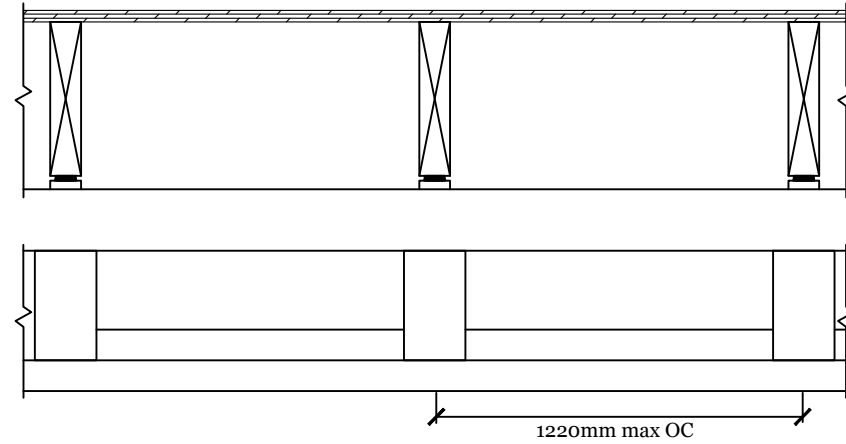

PROFILE VIEW

FRONT VIEW

- Floor Joist
- **GenieClip LB**
- Acoustical Sealant
- Isolated Framing
- Drywall Board
- Ductwork
(Suspend as Specified)

19mm min

Phone: +61 390187696
info@pliteq.com.au

GENERAL NOTES: