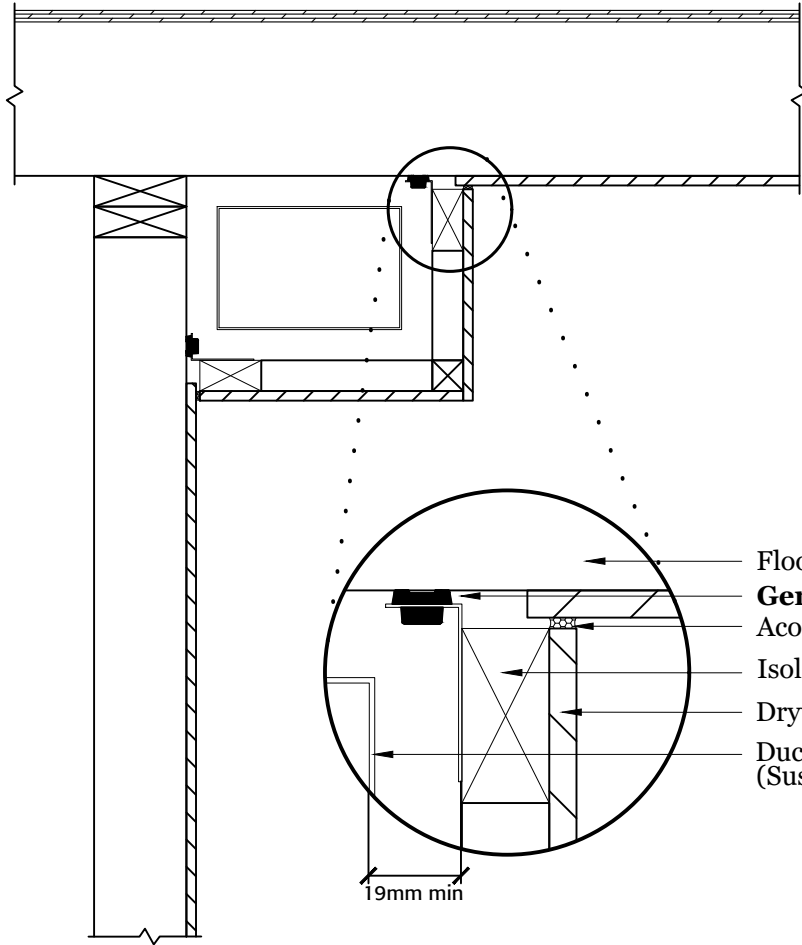

PROFILE VIEW

FRONT VIEW

- Floor Joist
- **GenieClip LB**
- Acoustical Sealant
- Isolated Framing
- Drywall Board
- Ductwork
(Suspend as Specified)

19mm min

Phone: +61 390187696
info@pliteq.com.au

GENERAL NOTES:

Notes

PROJECT: **GenieClip® LB** Accessory Series

DRAWING: Isolating Framing for Bulkhead Mounting

DRAWN BY: G. Hart

DATE: 2017-01-10

DWG. NO.:
LB21

SCALE: N/A