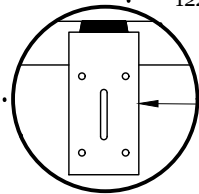

PROFILE VIEW

1220mm max OC

GenieClip LB

FRONT VIEW

1220mm max OC

Wood Joist Framing

GenieClip LB

Isolated Wood Joist

PROFILE VIEW

1220mm max OC

GenieClip LB

FRONT VIEW

1220mm max OC

Steel Joist Framing

GenieClip LB

Isolated Steel Joist