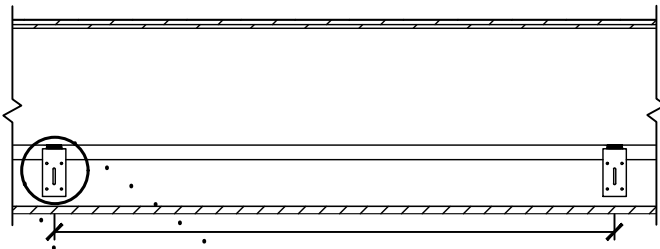

PROFILE VIEW

1220mm max OC

GenieClip LB

FRONT VIEW

1220mm max OC

Wood Joist Framing

GenieClip LB

Isolated Wood Joist

PROFILE VIEW

1220mm max OC

GenieClip LB

FRONT VIEW

1220mm max OC

Steel Joist Framing

GenieClip LB

Isolated Steel Joist