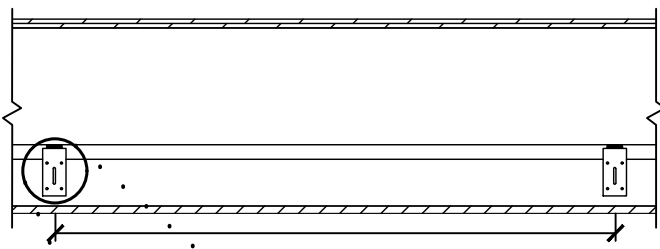

PROFILE VIEW

1220mm max OC

GenieClip LB

FRONT VIEW

1220mm max OC

Wood Joist Framing

GenieClip LB

Isolated Wood Joist

PROFILE VIEW

1220mm max OC

GenieClip LB

FRONT VIEW

1220mm max OC

Steel Joist Framing

GenieClip LB

Isolated Steel Joist