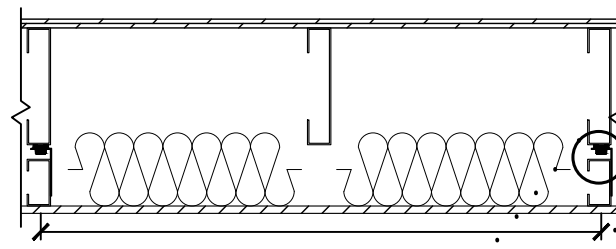

PROFILE VIEW

1220mm max OC

GenieClip LB

FRONT VIEW

1220mm max OC

Steel Joist Framing

GenieClip LB

Isolated Steel Joist