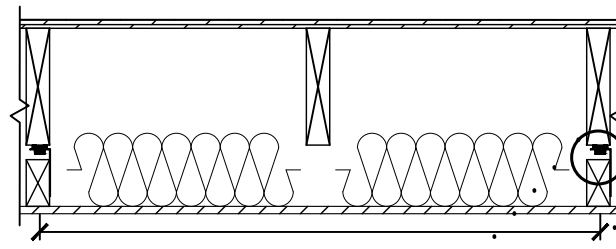

PROFILE VIEW

1220mm max OC

GenieClip LB

FRONT VIEW

1220mm max OC

Wood Joist Framing

GenieClip LB

Isolated Wood Joist

PROFILE VIEW

1220mm max OC

GenieClip LB

FRONT VIEW

1220mm max OC

Steel Joist Framing

GenieClip LB

Isolated Steel Joist