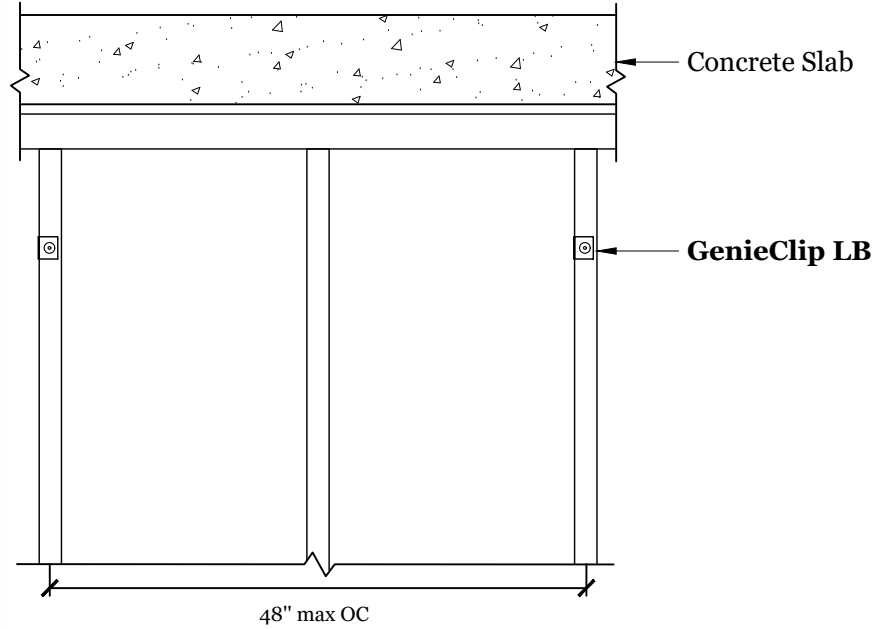

FRONT VIEW

GenieClip LB

Phone: +61 390187696
info@pliteq.com.au

GENERAL NOTES:

The information provided in this drawing is accurate to the best of our knowledge at the time of printing. However, we reserve the right to make changes when necessary without notification.

© Pliteq Asia Pacific PTE LTD. 2021.

Notes

PROJECT: **GenieClip® LB Wall Series**

DRAWING: Wall to Wall Isolated Partition

DRAWN BY: J. Joo

DATE: 2017-01-13

DWG. NO.:
LB03

SCALE: N/A