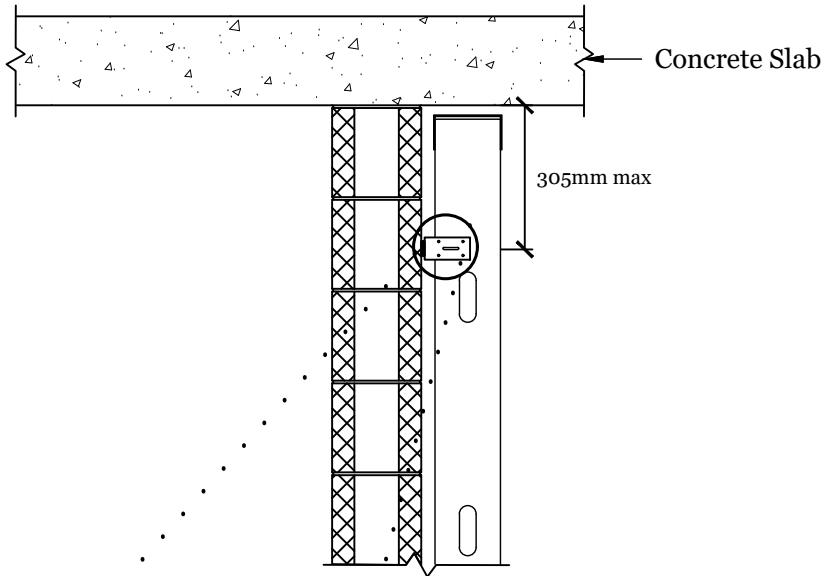

PROFILE VIEW

FRONT VIEW

GenieClip LB

Phone: +61 390187696
info@pliteq.com.au

GENERAL NOTES:

The information provided in this drawing is accurate to the best of our knowledge at the time of printing. However, we reserve the right to make changes when necessary without notification.

© Pliteq Asia Pacific PTE LTD. 2021.

Notes

PROJECT: **GenieClip® LB Wall Series**

DRAWING: Wall to Wall Isolated Partition

DRAWN BY: J. Joo

DATE: 2017-01-13

DWG. NO.:
LB03

SCALE: N/A